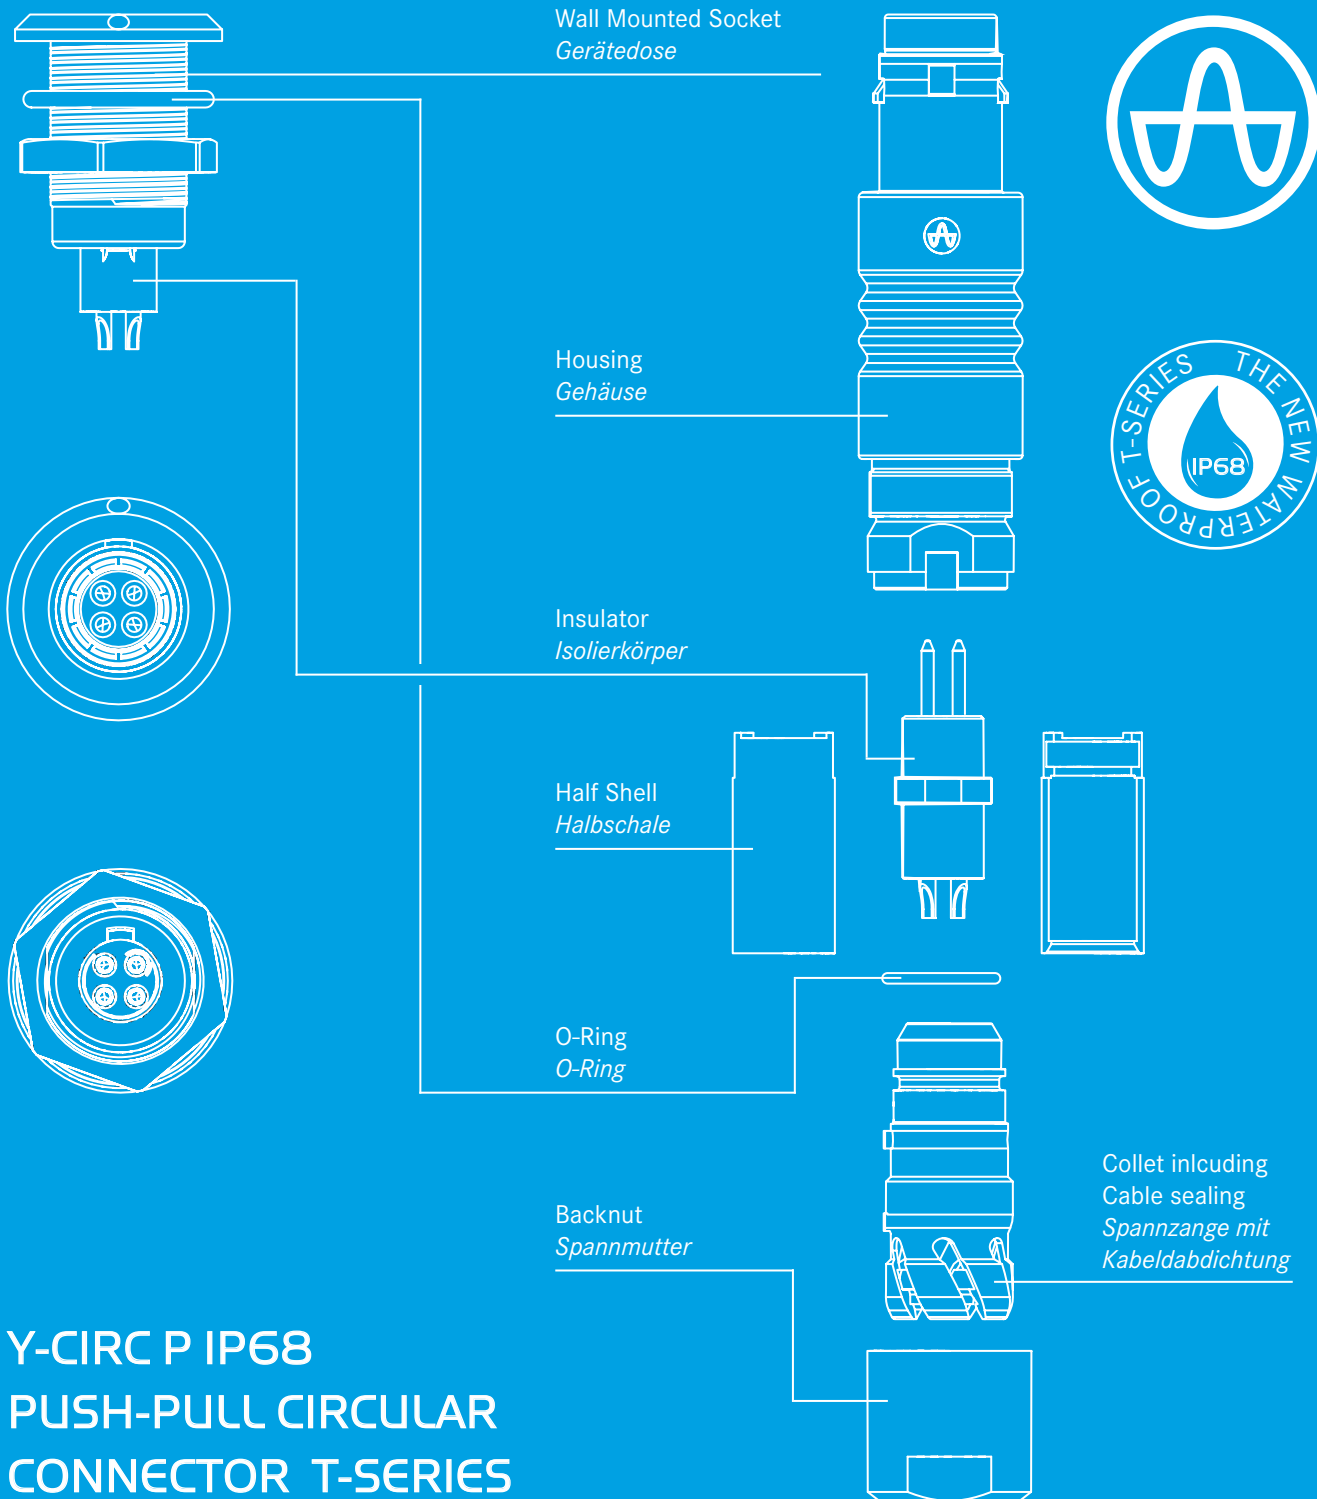

Y-CIRC P IP68 PUSH-PULL CIRCULAR CONNECTOR T-SERIES

Version November 2017

TECHNICAL DATA ARE SUBJECT TO ALTERATION WITHOUT PRIOR NOTICE

YAMAICHI ELECTRONICS

Deutschland GmbH
Concor Park
Bahnhofstraße 20
85609 Aschheim-Dornach
Germany

Phone +49 (0)89 45109-0
Fax +49 (0)89 45109-110
E-Mail sales@yamaichi.de
Web www.yamaichi.de

YAMAICHI ELECTRONICS

Italia s.r.l.
Centro Direzionale Colleoni
Via Colleoni, 1
Palazzo Taurus Ing. 1
20864 Agrate Brianza (MB)
Italy

Phone +39 039 6881-185
Fax +39 039 6892-150
E-Mail sales@yamaichi.it
Web www.yamaichi.it

YAMAICHI ELECTRONICS

GB Ltd.
6 The Clockhouse
Stratton Park
Micheldever
Hampshire SO21 3DP
Great Britain

Phone +44 (0)7808 493377
Fax +44 (0)1962 774902
E-Mail sales@yamaichi.co.uk
Web www.yamaichi.co.uk