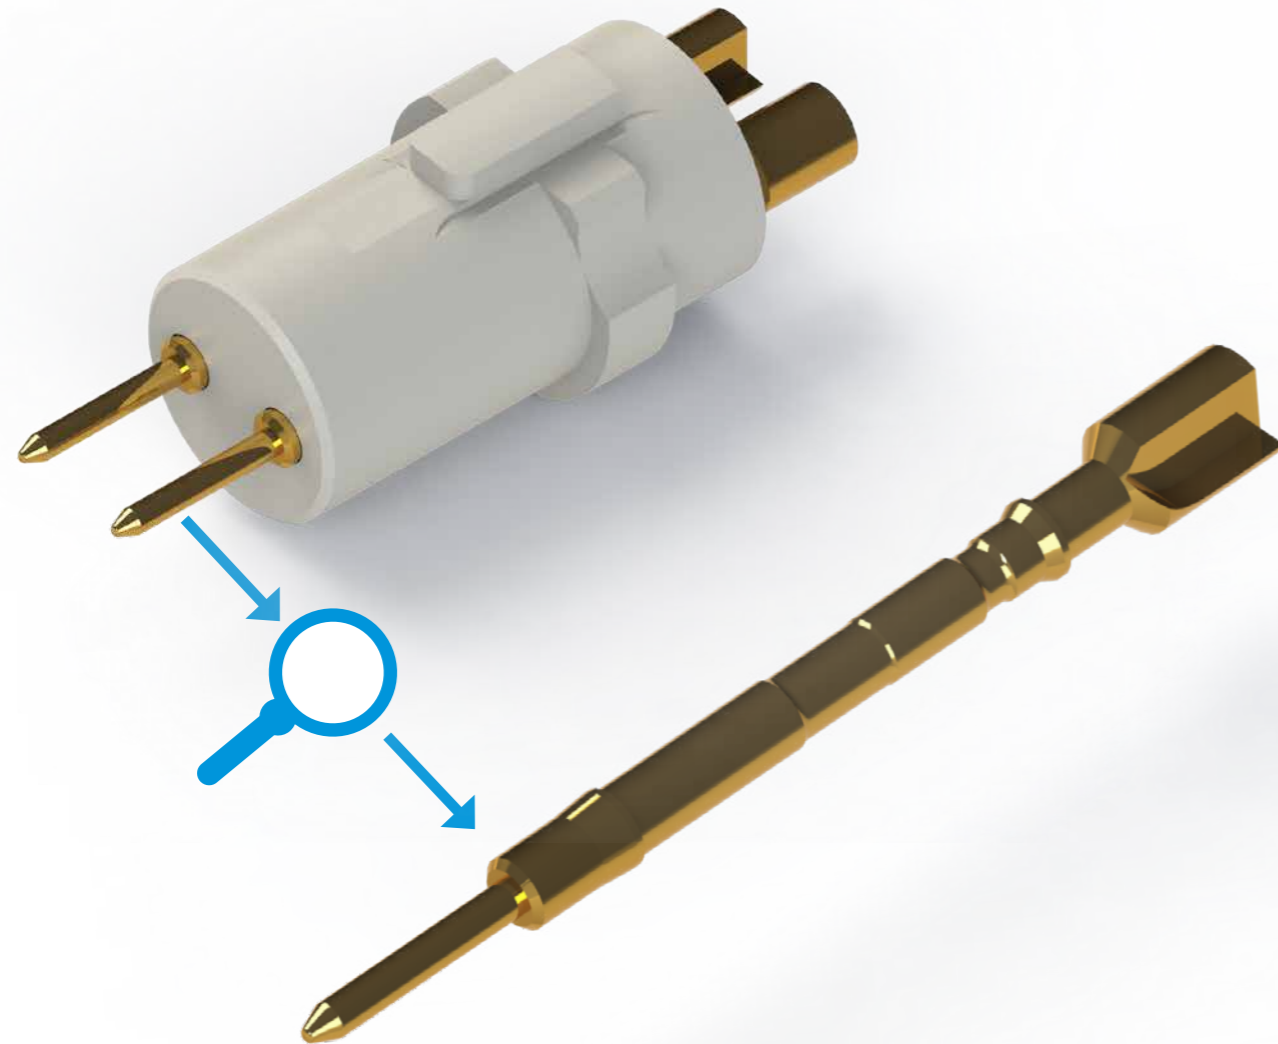

 MADE
IN
GERMANY

Y-CIRC
S E R I E S

Y-CIRC P
HIGH-SPEED CONNECTOR
FOR SINGLE PAIR ETHERNET AND
AUTOMOTIVE ETHERNET

Y-CIRC P PUSH-PULL CIRCULAR CONNECTOR VARIANTS

Yamaichi offers many high-speed connectors in general, but also for the Y-Circ P product group. In our in-house laboratory we can develop and simulate pin layouts for high-speed applications. Just as we have successfully realised for Cat6_A, Cat6_A+Power, USB, etc. The S1 pin layout enables the transmission of Single Pair Ethernet up to 10Gbit/s acc. IEEE 802.3ch and also of automotive Ethernet signals according to Open Alliance Standard TC9.

The combination of reliable Push-Pull mechanism in small Size 09 connectors and innovative, patent-pending insulator and contact design offers highest data rates for special test and measurement applications with at least 5,000 mating cycles.

Y-CIRC
SERIES

PERFECT SIGNAL TRANSMISSION FOR VARIOUS CONNECTOR TYPES

STRAIGHT PCB SOCKET

For straight PCB applications with ground connection

ANGLED PCB SOCKET

For angled PCB applications with ground connection

ANGLED SPECIAL PCB SOCKET

For straight PCB applications with ground connection

VARIOUS CONNECTOR TYPES

Connector Types				
Connector Series	B-Series			
Connector Group	Cable Plug	Straight PCB Socket	Angled PCB Socket	
Connector Type	PB/PR	WG/WH	WE/WI	WI-Special
Size	09			
Pin Count	02 (S1)			
Contact Diameter	0.5 mm			
Contact Type	Solder	Print THT		
Contact Cross Section	0.25mm ²	0.5mm	0.6mm	0.6mm
Acc. to IEEE 802.3ch 10 Gbit/s	✓	✓	✓	✓
Acc. to TC9	✓			✓