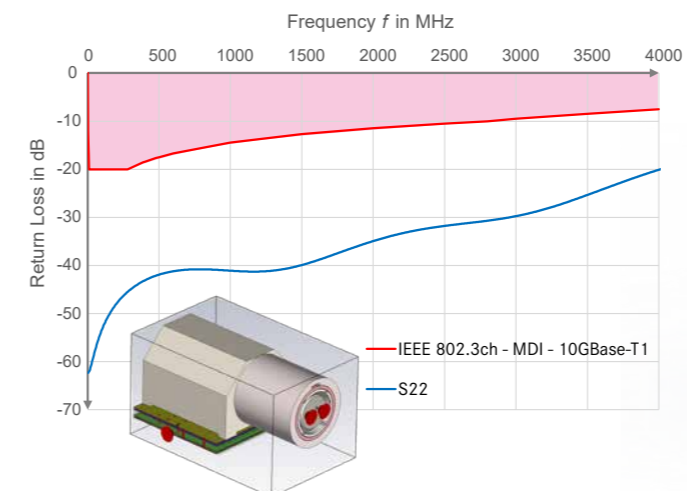

 MADE
IN
GERMANY

Y-CIRC
S E R I E S

Y-CIRC P
HIGH-SPEED CONNECTOR
FOR SINGLE PAIR ETHERNET AND
AUTOMOTIVE ETHERNET

Y-CIRC P PUSH-PULL CIRCULAR CONNECTOR VARIANTS

Yamaichi offers many high-speed connectors in general, but also for the Y-Circ P product group. In our in-house laboratory we can develop and simulate pin layouts for high-speed applications. Just as we have successfully realised for Cat6_A, Cat6_A+Power, USB, etc. The S1 pin layout enables the transmission of Single Pair Ethernet up to 10Gbit/s acc. IEEE 802.3ch and also of automotive Ethernet signals according to Open Alliance Standard TC9.

The combination of reliable Push-Pull mechanism in small Size 09 connectors and innovative, patent-pending insulator and contact design offers highest data rates for special test and measurement applications with at least 5,000 mating cycles.

Y-CIRC
SERIES

PERFECT SIGNAL TRANSMISSION FOR VARIOUS CONNECTOR TYPES

STRAIGHT PCB SOCKET

For straight PCB applications with ground connection

ANGLED PCB SOCKET

For angled PCB applications with ground connection