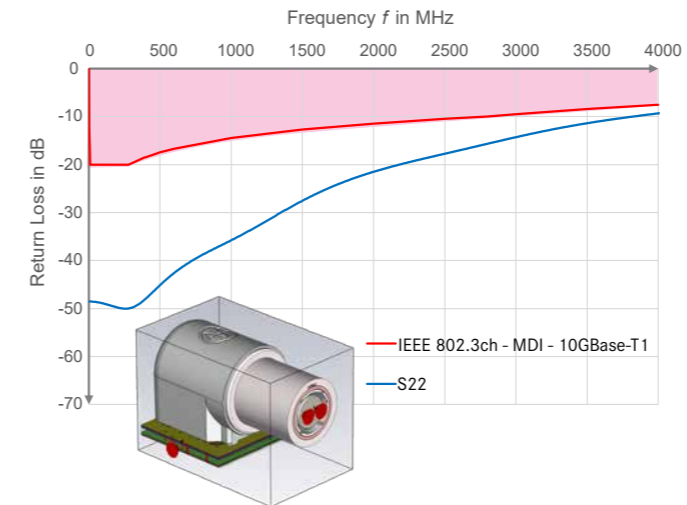

STRAIGHT PCB SOCKET

For straight PCB applications with ground connection