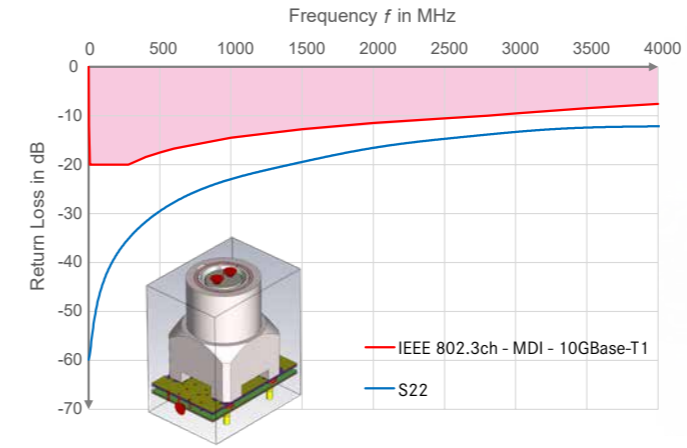

PERFECT SIGNAL TRANSMISSION FOR VARIOUS CONNECTOR TYPES